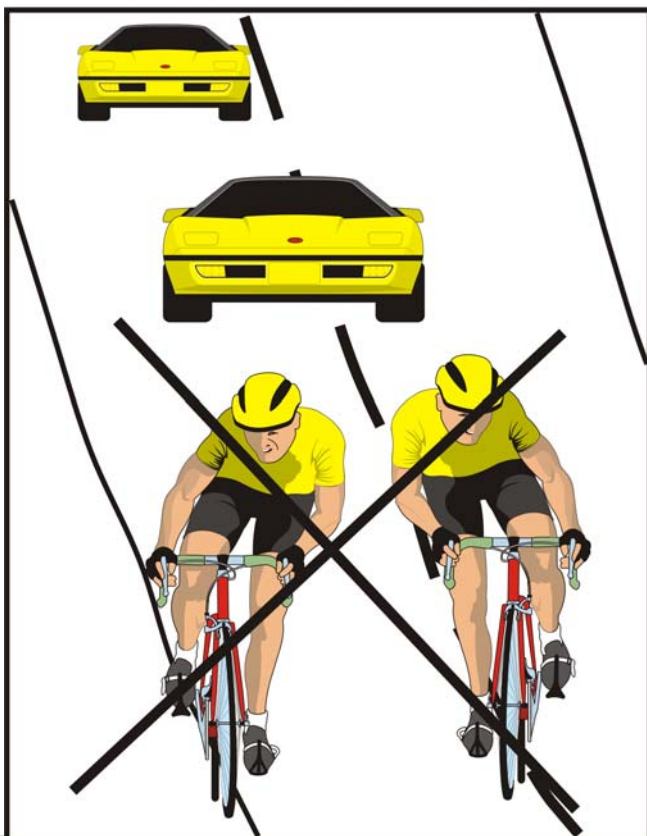

# Sunshine Mall to Manorville Bagel Shop

Sunshine Mall Is Located At CR-101 & Station Rd. --- LIE Exit 66S, Sunrise Exit 55N

This Ride Is: Flat  Rolling  Hilly

Turn	On	At ≈ mi	For mi
R	CR-101	0.00	1.67
BL	Sills @ Pumpkin Patch	1.67	0.71
R	Coram Rd	2.38	0.27
BR	Main St	2.65	1.78
R	River Rd	4.43	0.96
L	Flower Hill	5.39	0.49
S	Flower Hill @ Wm Floyd Pkwy	5.88	0.69
L	Boxwood	6.57	0.25
R	Crestwood	6.82	0.18
L	Sleepy Hollow	7.00	0.17
S	North @ Moriches Mid. Island	7.17	2.13
L	North @ Weeks & South	9.30	2.87
R	Ryerson	12.17	0.20
L	CR-111 (Post Office)	12.37	0.85
King Kullen / Bagel Shop / McDonald's			

1

Turn	On	At ≈ mi	For mi
R	Chapman	13.22	1.34
R	South St	14.56	2.91
S	North @ Weeks & South	17.47	2.13
S	Sleepy Hollow @ Moriches MI	19.60	0.17
R	Crestwood	19.77	0.18
L	Boxwood	19.95	0.25
TR	Flower Hill	20.20	0.69
S	Flower Hill @ Wm Floyd Pkwy	20.89	0.49
R	River Rd	21.38	0.96
TL	Main St	22.34	0.72
L	Yaphank Av (Stop Sign)	23.06	0.28
R	Long Island Av (1 <sup>st</sup> Rt)	23.34	1.05
TL	CR-101	24.39	0.42
R	Long Island Av (3 <sup>rd</sup> Light)	24.81	0.99
L	Bellport Av	25.80	0.81
R	Cross CR-101 into Mall	26.61	
☺ End Of Ride ☺			

### Legend

<b>R</b> - Right Turn	<b>T</b> - End Of Road	<b>BR</b> - Bear Right
<b>L</b> - Left Turn	<b>S</b> - Straight	<b>BL</b> - Bear Left