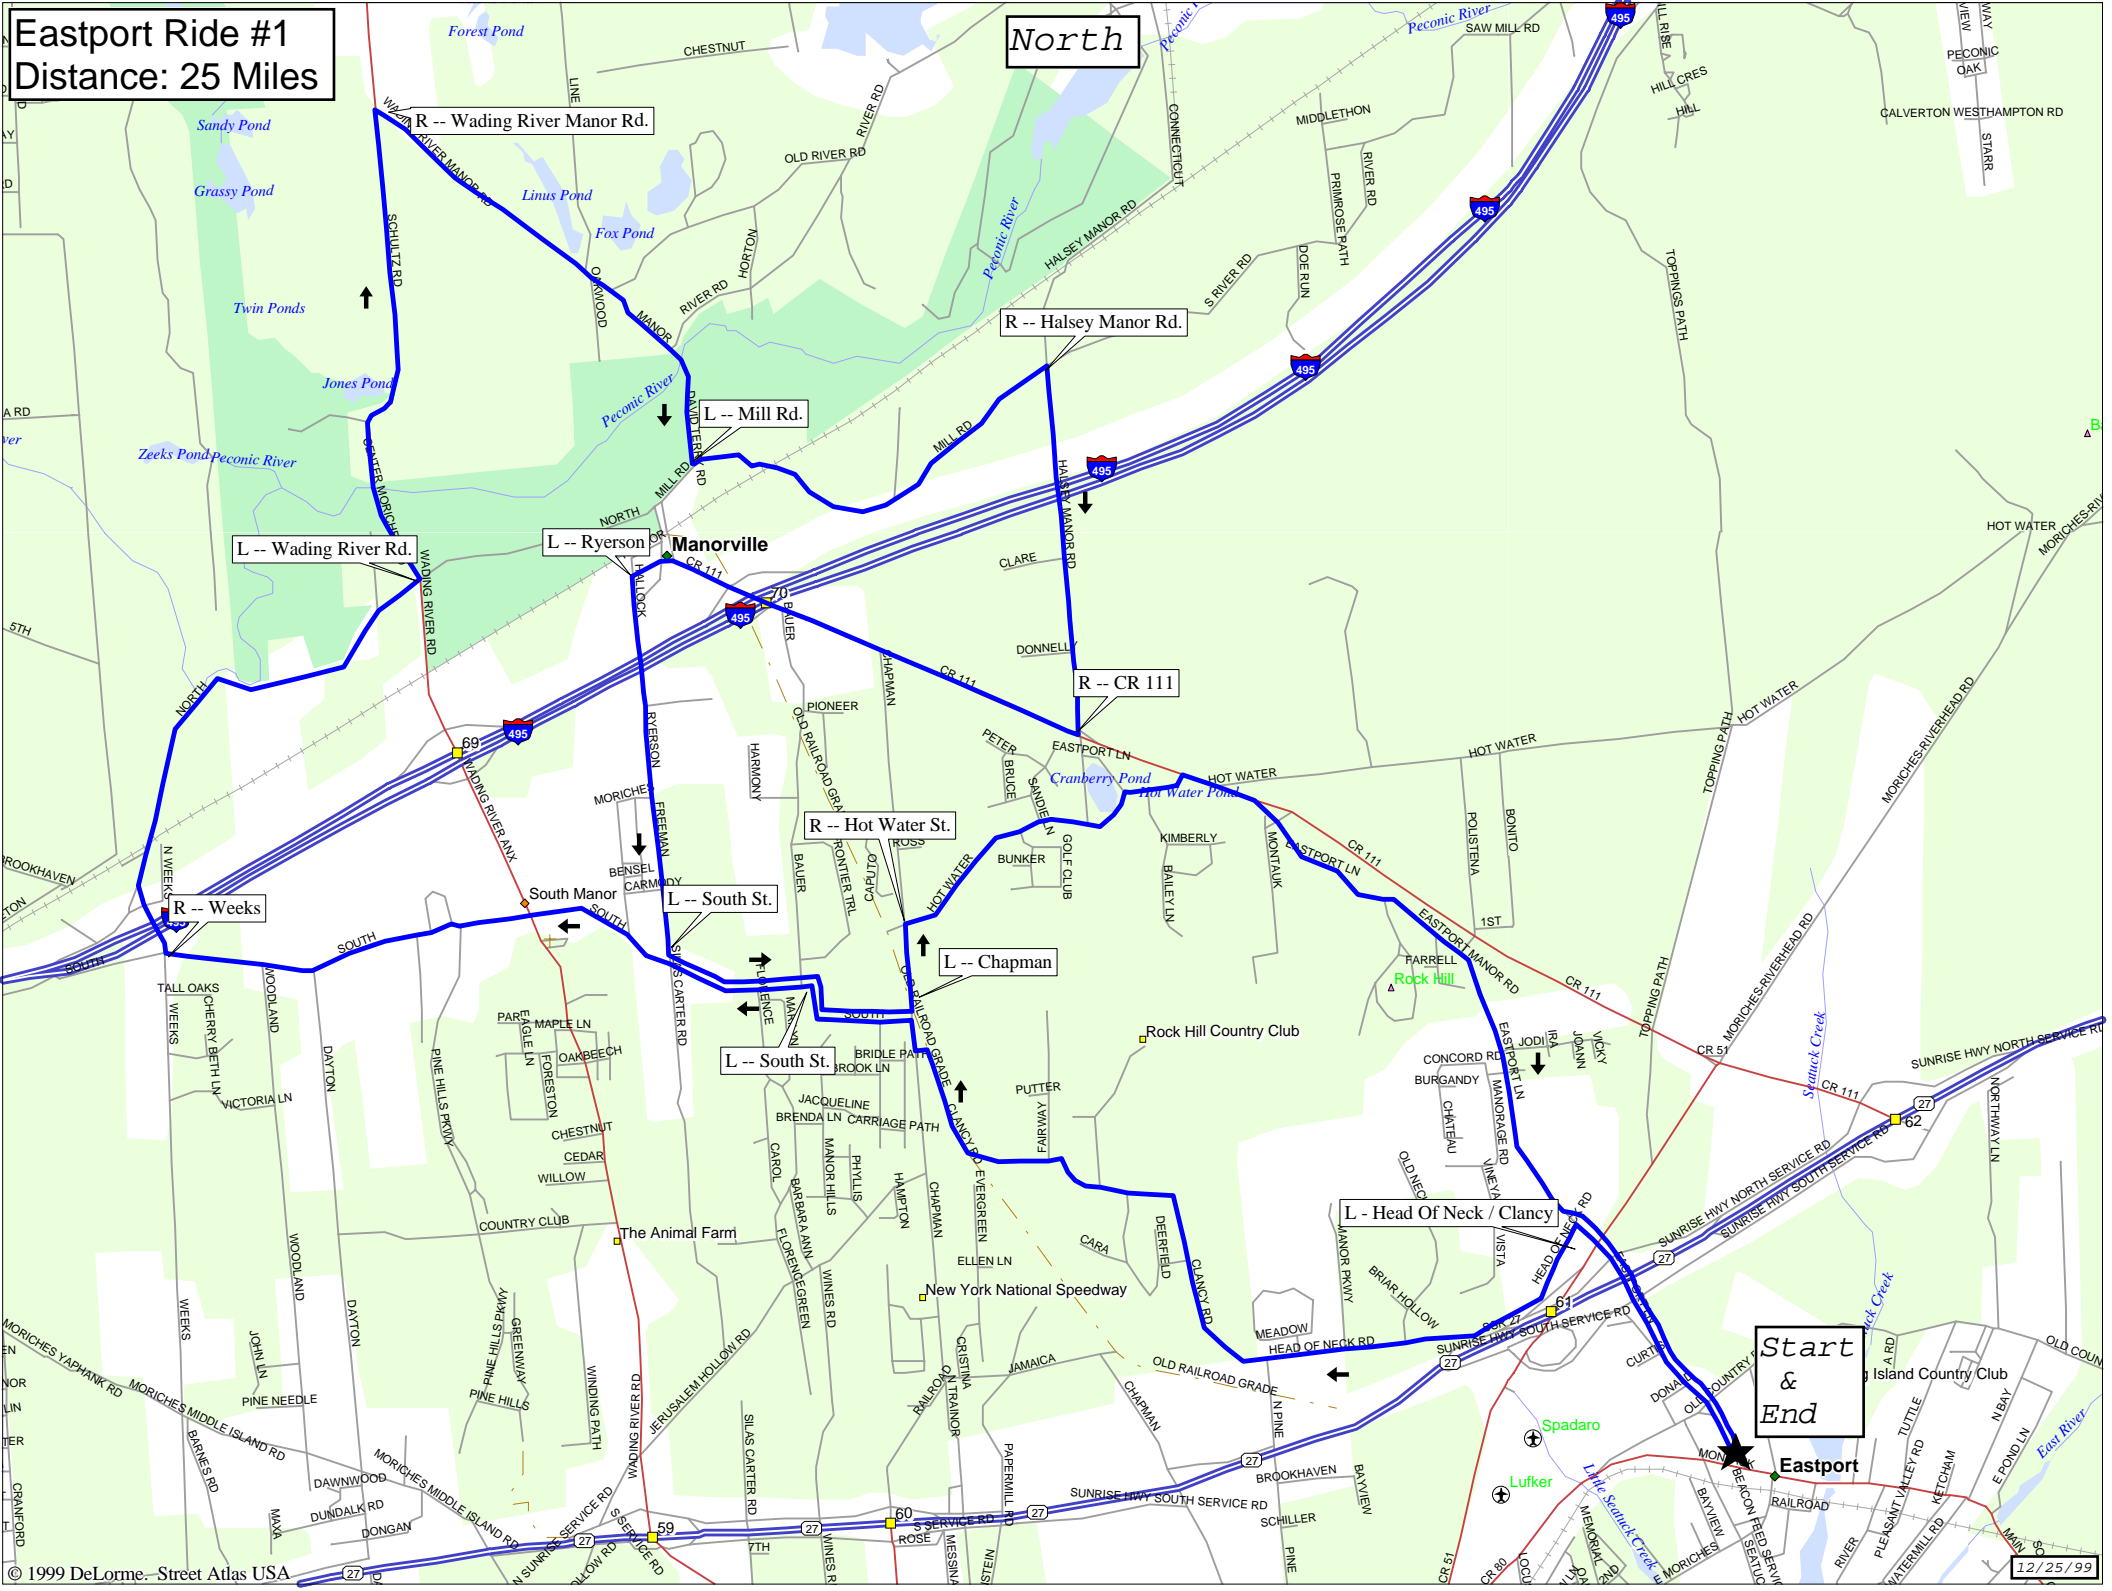

Eastport Ride #1 - 25 Miles

King Kullen Shopping Center – Eastport Manor Rd North of Montauk Hwy.

R	Eastport Manor Rd	1.03	1.03
L	No. Head Of Neck / Clancy	3.32	4.35
R	Chapman Blvd	0.10	4.45
L	South St	2.92	7.37
R	Weeks	1.98	9.35
L	Wading River Rd	1.77	11.12
R	Wading River Manor Rd	1.82	12.94
L	Mill Rd	1.55	14.49
R	Halsey Manor Rd	1.33	15.82
R	CR 111	1.74	17.56
Optional Stop At Grace's			
L	Ryerson Ave	1.40	18.96
L	South St	0.99	19.95

L	Chapman Blvd	0.34	20.29
R	Hot Water St	1.01	21.30
R	Eastport Lane	0.23	21.53
R	CR 111	0.23	21.76
BR	Eastport Manor Rd	2.14	23.90
X	CR 51	0.00	23.90
S	Eastport Manor Rd	0.92	24.82
L	King Kullen Shopping Cntr.		24.82

Legend

R - Right Turn	BL - Bear Left	* - Traffic Light
L - Left Turn	BR - Bear Right	X - Cross Road
T - End Of Road	J - Jog	S - Straight

Eastport Ride #1

Distance: 25 Miles

North

Start & End

Eastport