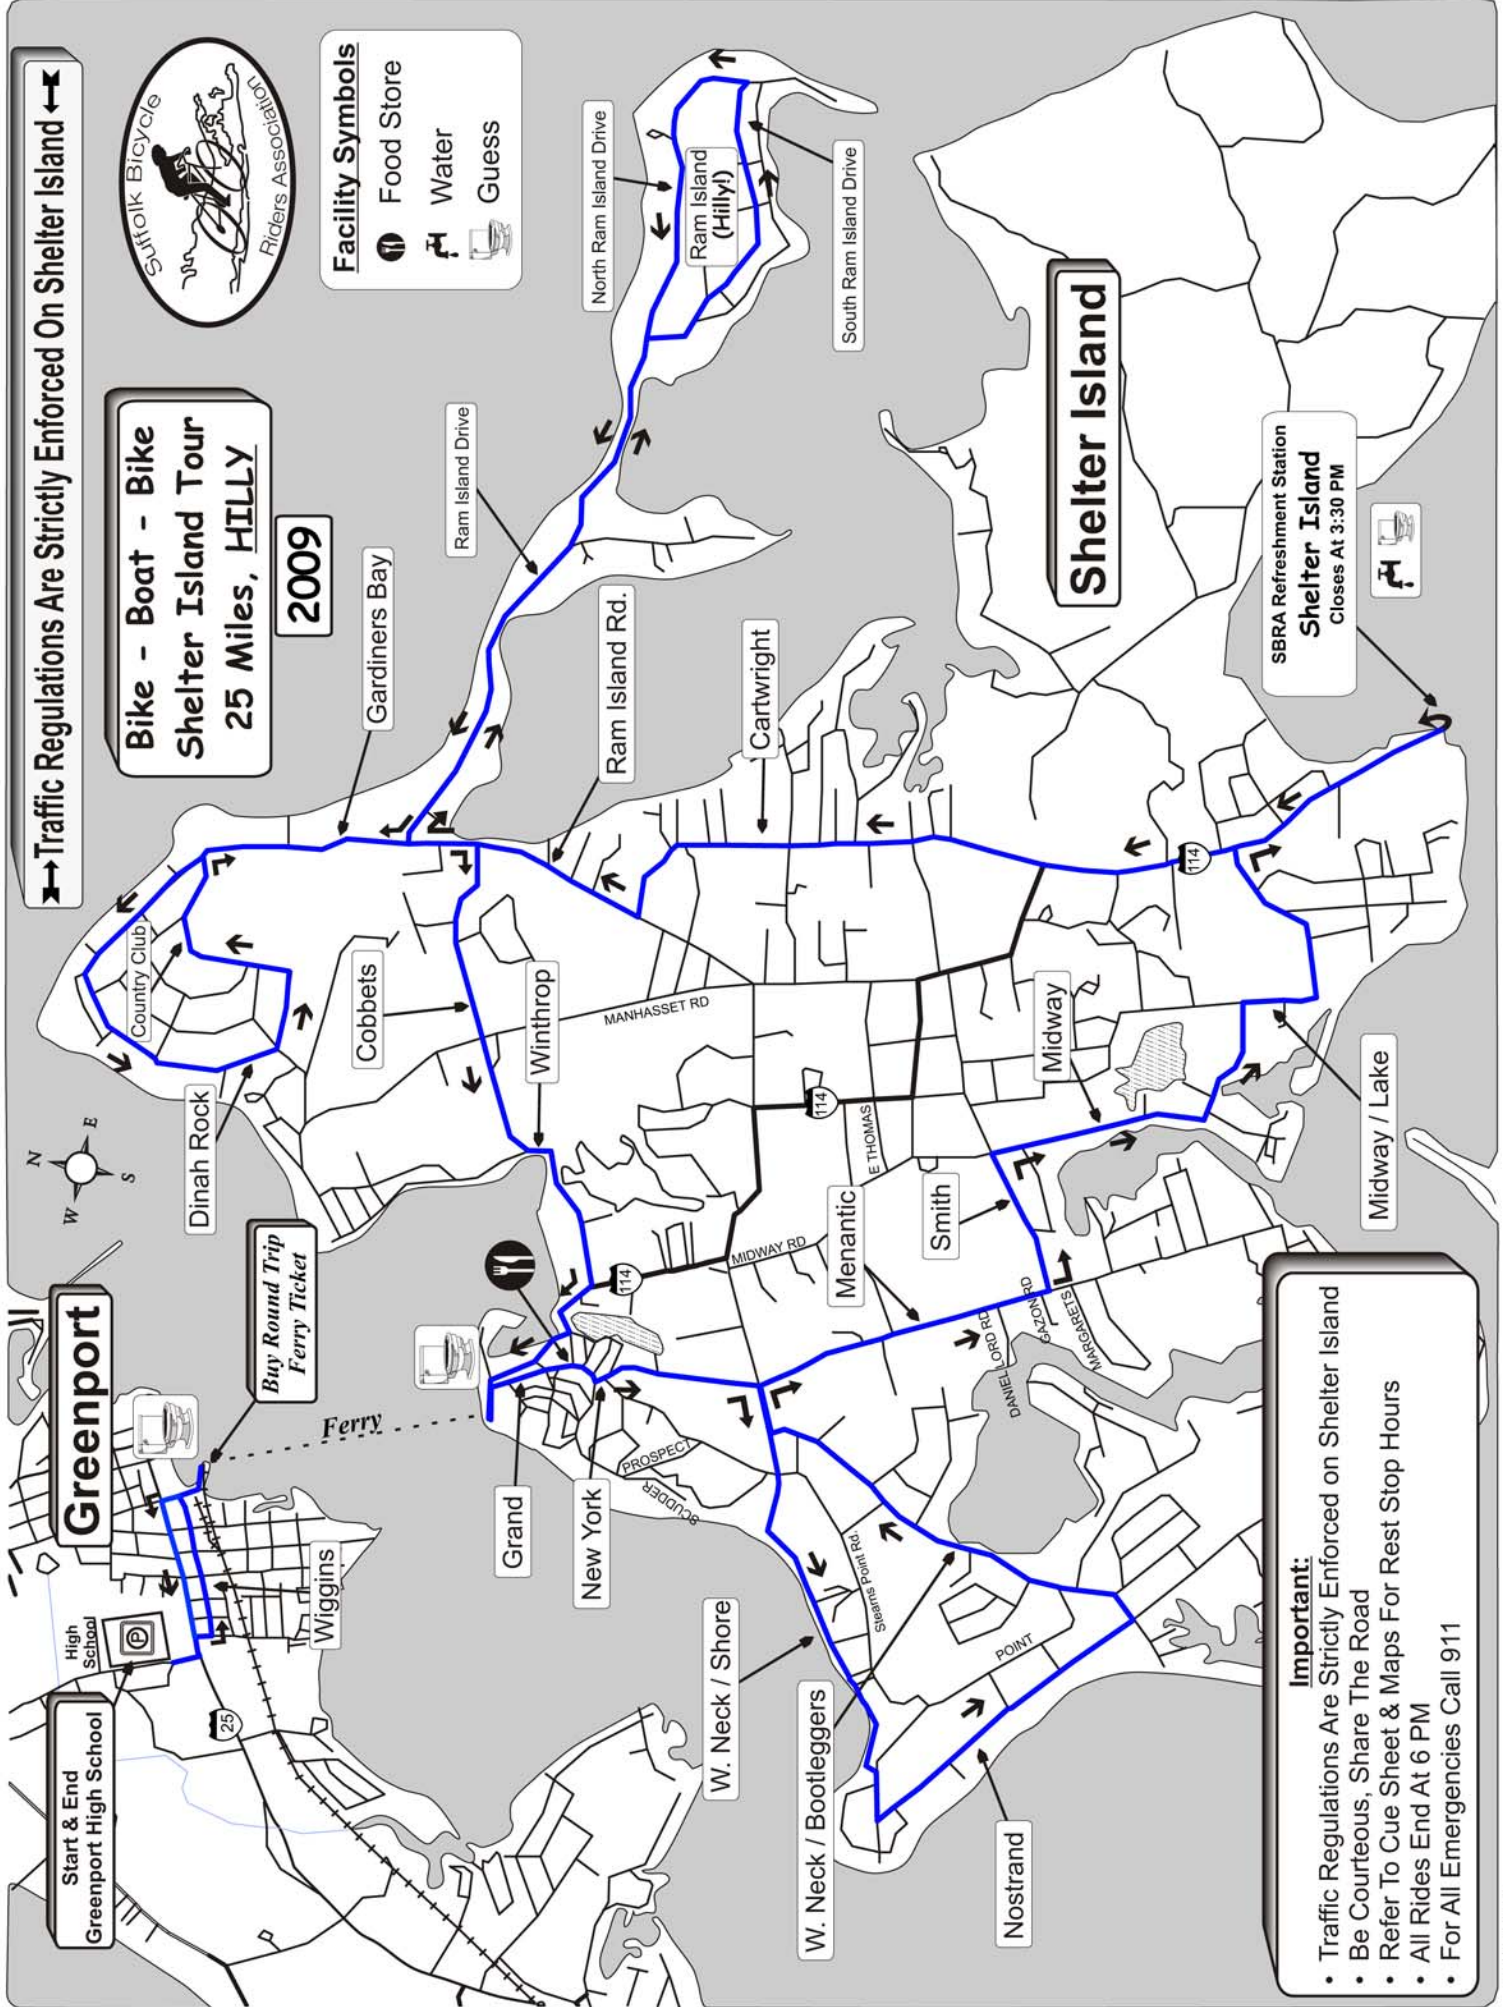

↔ Traffic Regulations Are Strictly Enforced On Shelter Island ↔

**Bike - Boat - Bike  
Shelter Island Tour  
25 Miles, HILLY  
2009**

**Facility Symbols**

- Food Store
- Water
- Guess

**Greenport**

Buy Round Trip Ferry Ticket

**Important:**

- Traffic Regulations Are Strictly Enforced on Shelter Island
- Be Courteous, Share The Road
- Refer To Cue Sheet & Maps For Rest Stop Hours
- All Rides End At 6 PM
- For All Emergencies Call 911